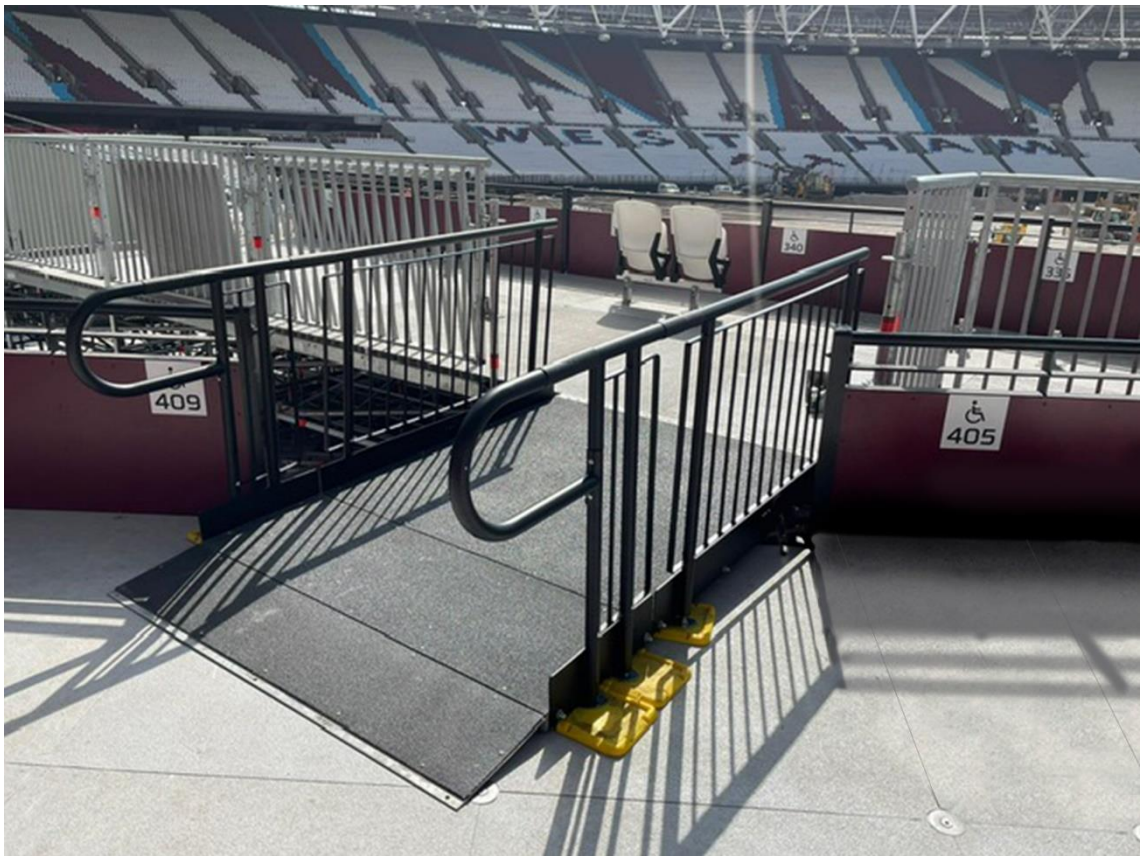

TEL: 01424 714646
EMAIL: sales@rapidramp.co.uk

HOURS: Open 8am - 5pm, Monday to Friday
ADDRESS: 10 Menzies Road, Ponswood Industrial Estate, St Leonards on Sea, East Sussex TN38 9BB

Do you require modular
ramps and steps?

Contact our sales team