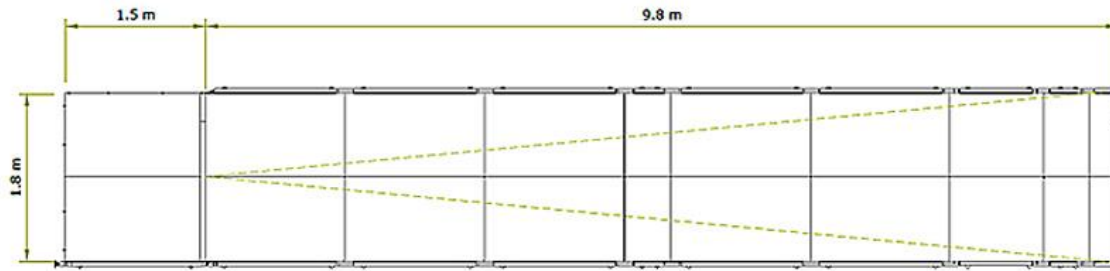

PLAN

PERSPECTIVE