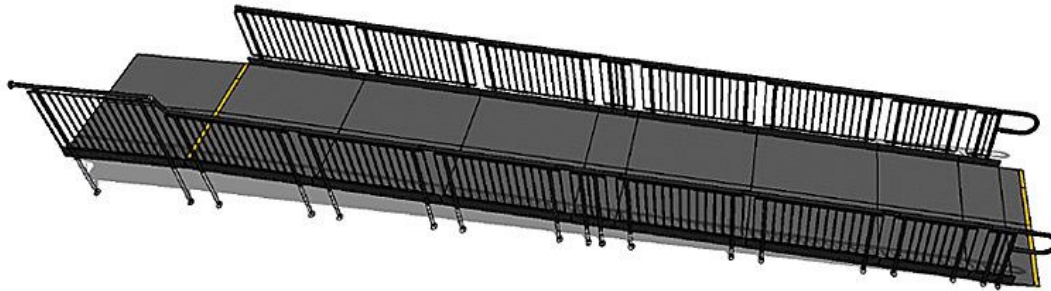

### SYSTEM

Fully Compliant Modular Ramp

### SERVICE PACKAGE

Ramp Rental

PLAN

PERSPECTIVE

## END RESULT:

Two modular ramps featuring a straight configuration and a GRP surface, were promptly installed within a day. Each system boasts a wide platform, accommodating the passage of two wheelchairs simultaneously.