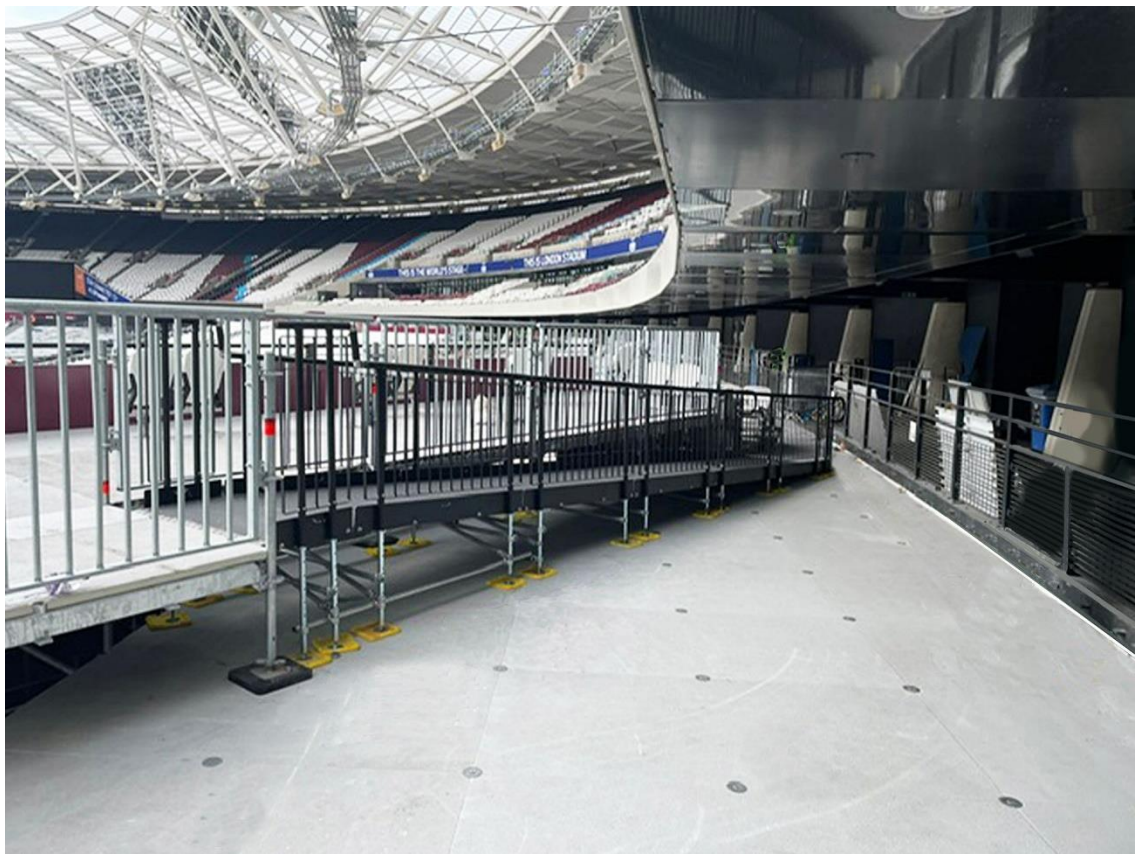

TEL: 01424 714646
EMAIL: sales@rapidramp.co.uk

HOURS: Open 8am - 5pm, Monday to Friday
ADDRESS: 10 Menzies Road, Ponswood Industrial Estate, St Leonards on Sea, East Sussex TN38 9BB

Do you require modular
ramps and steps?

Contact our sales team